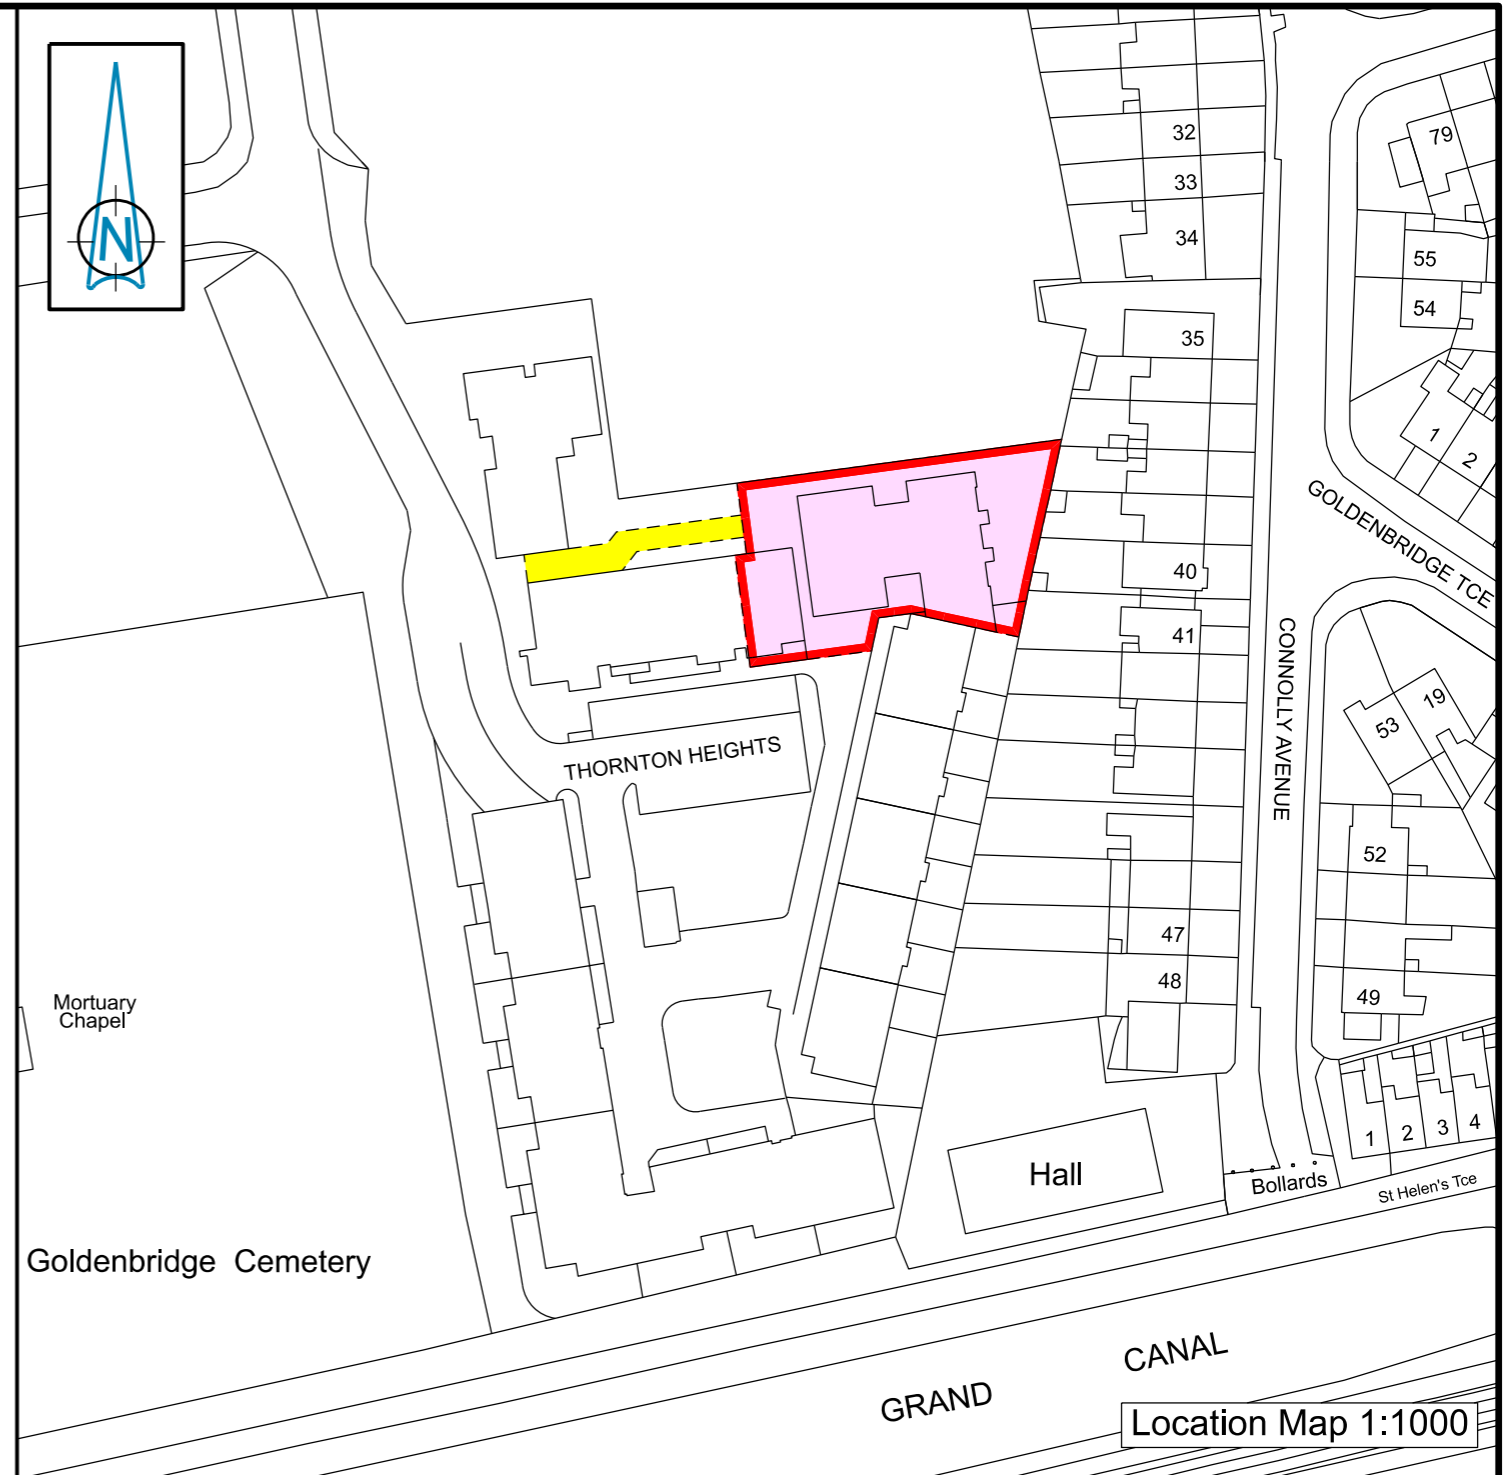

Ground Floor - Scale 1:500

Location Map 1:1000

THORNTON HEIGHTS Creche Facility (Ground Floor level only)

Dublin City Council to Family Resource Centre CLG

Grant of 5 year Lease

Note: Right of Access over area coloured yellow

Area: 856m²

Comhairle Cathrach
Bhaile Átha Cliath
Dublin City Council

An Roinn Comhshaoil agus Iompair
Rannán Suirbhéireachta agus Léarscáilithe
Environment and Transportation Department
Survey and Mapping Division

O.S REF 3263-16	SCALE 1:500, 1:1000
DATE 23-11-2023	SURVEYED / PRODUCED BY T. Curran

FILE NO	INDEX No	DWG No	REV
F:\SM-2023-0670 - 001 - A.dgn			

Dr JOHN W. FLANAGAN
CEng FIEI FICE
CITY ENGINEER

THIS MAP IS CERTIFIED TO BE COMPUTER GENERATED BY DUBLIN CITY COUNCIL FROM ORDNANCE SURVEY DIGITAL MAPBASE
SURVEY, MAPPING AND RELATED RESEARCH APPROVED
APPROVED **THOMAS CURRAN**
ACTING MANAGER LAND SURVEYING & MAPPING
DUBLIN CITY COUNCIL